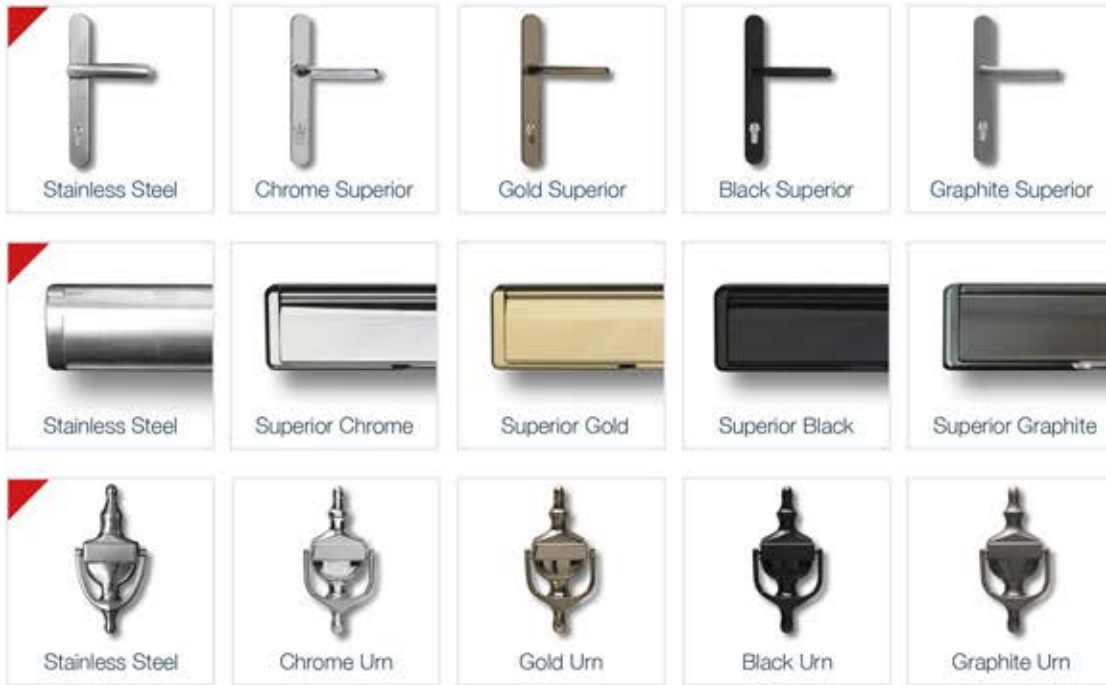

TR CHAPLETON CS5

TR CLIFTON CS15

TR CLIFTON CS4

GT CLIFTON CS11

GT CHILTON CS9

DG CHAPLETON CS12

DG CRAFTON CS14

HARDWARE OPTIONS

 **Stainless steel**
hardware comes with a comprehensive anti-corrosion guarantee

COLOUR

BACKING GLASS OPTIONS

GLASS KEY

-  **TR** = Triple Glazed - No Backing Glass Required
-  **GT** = Glass Tile - Backing Glass Required
-  **RL** = Liquid Resin 'Lead' - Backing Glass Required
-  **DG** = Double Glazed - Backing Glass Required